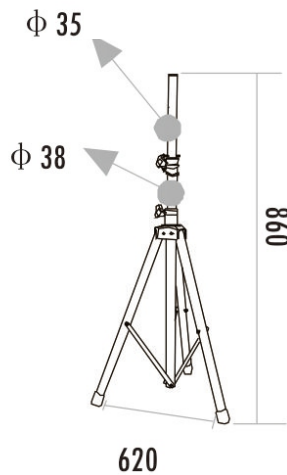

Speaker Floor Stand

TS-01C

The Accessory Is Suitable for

*TS-8A, TS-8AW, TS-608A, TS-608, TS-610, TS-612, TS-615, TS-810, TS-812, TS-815, TS-610P, TS-612P, TS-615P, TW-10, TW-12, TW-15, TS-710, TS-712, TS-715, TM-10, TM-12, TM-15,