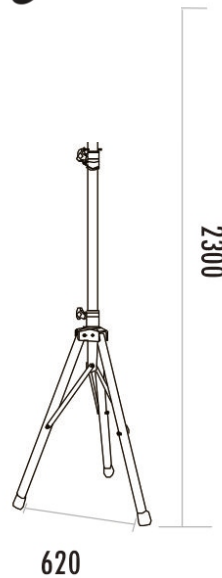

Speaker Floor Stand

TS-01C

The Accessory Is Suitable for

*TS-8A, TS-8AW, TS-608A, TS-608, TS-610, TS-612, TS-615, TS-810, TS-812, TS-815, TS-610P, TS-612P, TS-615P, TW-10, TW-12, TW-15, TS-710, TS-712, TS-715, TM-10, TM-12, TM-15,

TM-10H, TM-12H, TM-15H, TK-10, TK-12, TK-15, TP-10, TP-12, TP-15