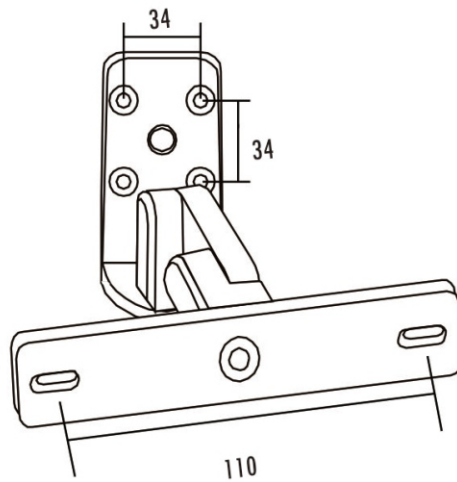

Bracket

TS-02B

The Accessory Is Suitable for

*TS-8A, TS-8AW, TS-608H, TS-606H, TS-608A, TS-608, TS-606M, TS-608M.